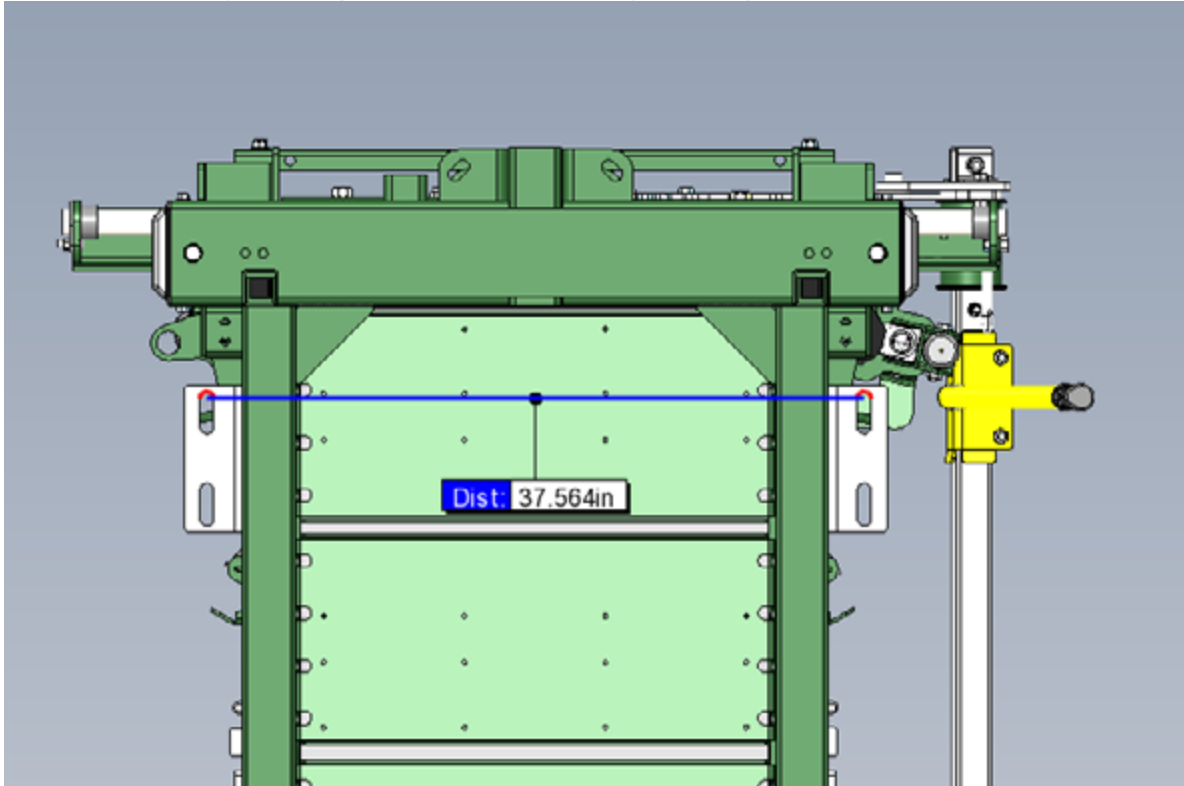

# ARROWQUIP LOADBAR REFERENCE

LOADBAR BOLT TO BOLT WIDTH DIMENSION IS 37.5" ON 74, 87, MAJOR, COLONEL, GENERAL. OUR CHUTES NEED LOADBARS THAT ARE 1000MM OR 39" OVERALL IN LENGTH TO WORK WITH OUR LOADBAR BRACKETS

## STANDARD COMPATIBLE LOADBAR WEBSITE LINKS:

[Gallagher 2500kg Wireless \(1000mm Variant\) Compatible with 74 & 87](#)

[Gallagher 2500kg Load Bars \(1000mm Variant\) Compatible with 74 & 87](#)

[Gallagher 5000kg Heavy Duty Wireless Compatible with 74, 87, Major, Colonel, General](#)

[Gallagher 11000lbs Heavy Duty: Compatible with 74, 87, Major, Colonel, General](#)

[Tru-Test HD5T Compatible with 74, 87, Major, Colonel, General](#)